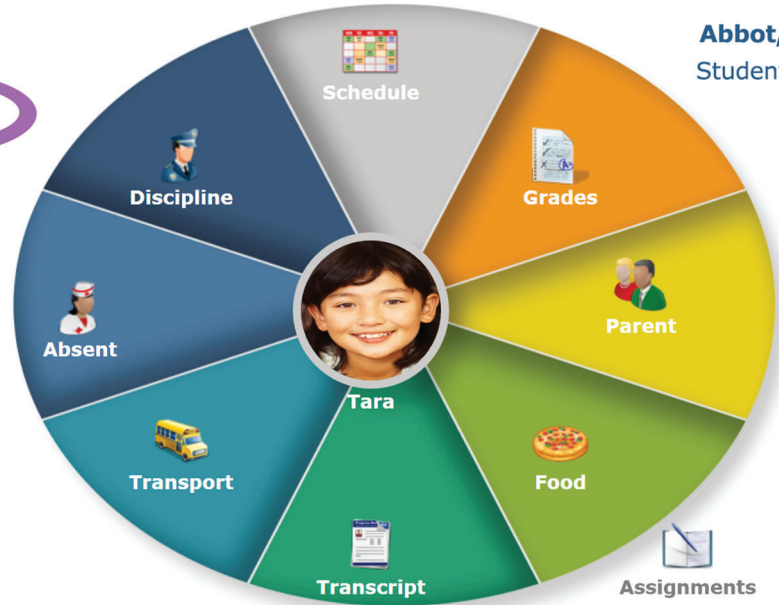

# StateStudentSystem.com

Umbrella Solutions for your State.

Turn your data into information and 360 visual insight.

- View data as information in a visual way.
- Discipline and Attendance, Assessments, Spartans, SSO.
- Google Classroom Integration to expand your LMS resources.
- Database Health Check (visual), Google Maps, Stats.
- View Master and Bell Scheduler, Student Schedule (visual).