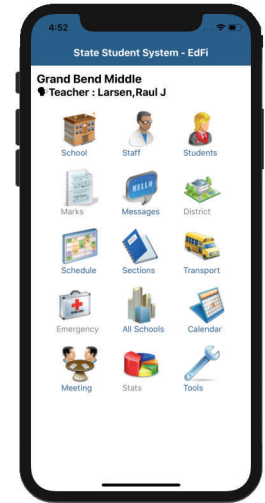

Data

Info

Insight

Umbrella Solutions for your State .

Turn your data into information and 360 visual insight.

- View data as information in a visual way.
- Discipline and Attendance, Assessments, Spartans, SSO.
- Google Classroom Integration - expand your LMS resources.
- Database Health Check (visual), Google Maps, Stats.
- View Master and Bell Scheduler, Student Schedule and Student Conflicts (visual).